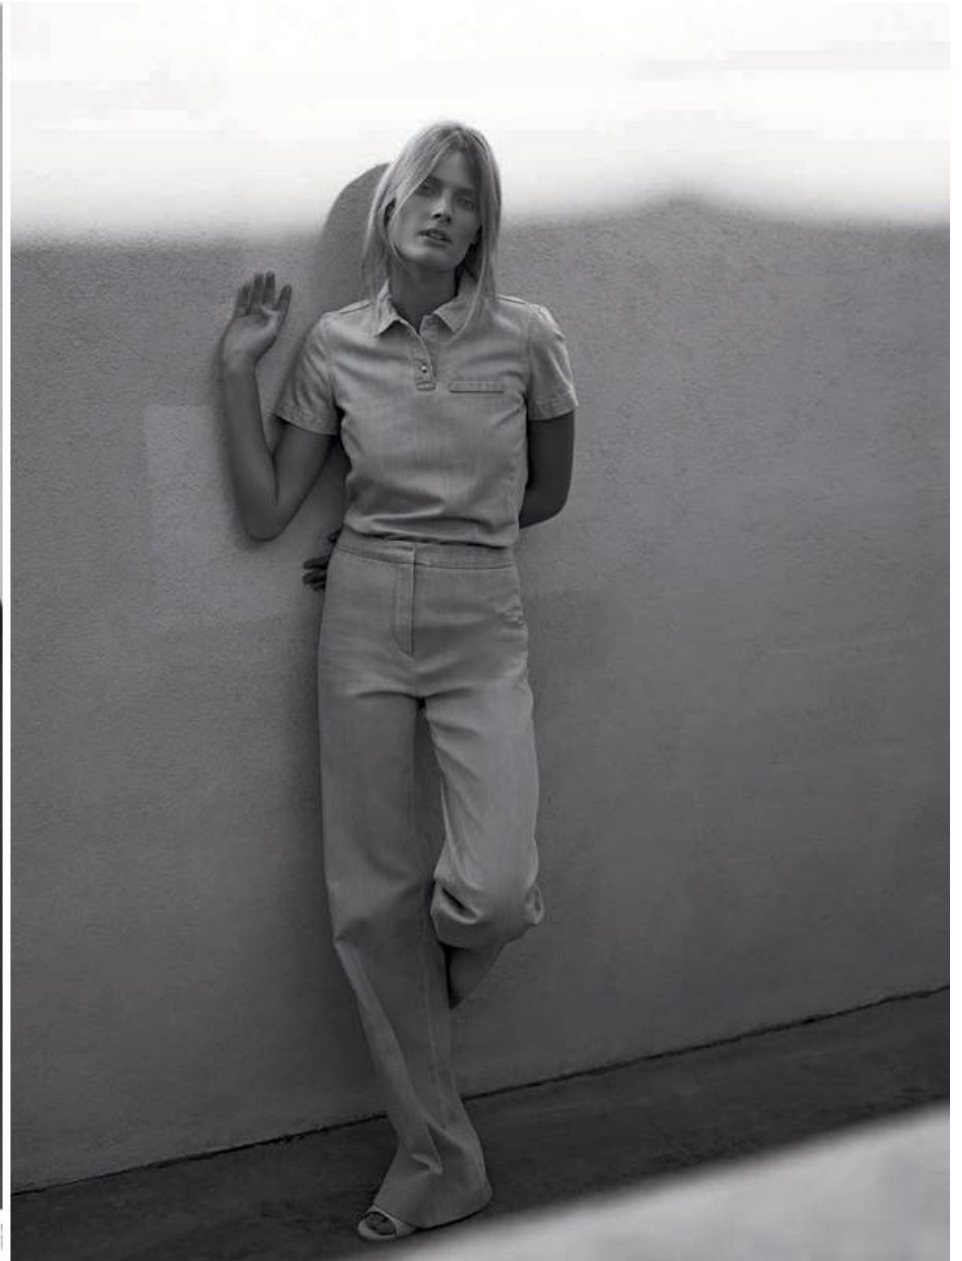

CONSTANCE JABLONSKI

HEIGHT 5'11 HAIR *BLONDE* EYES *BLUE* BUST 34 WAIST 24 1/2 HIPS 35 SHOE 9