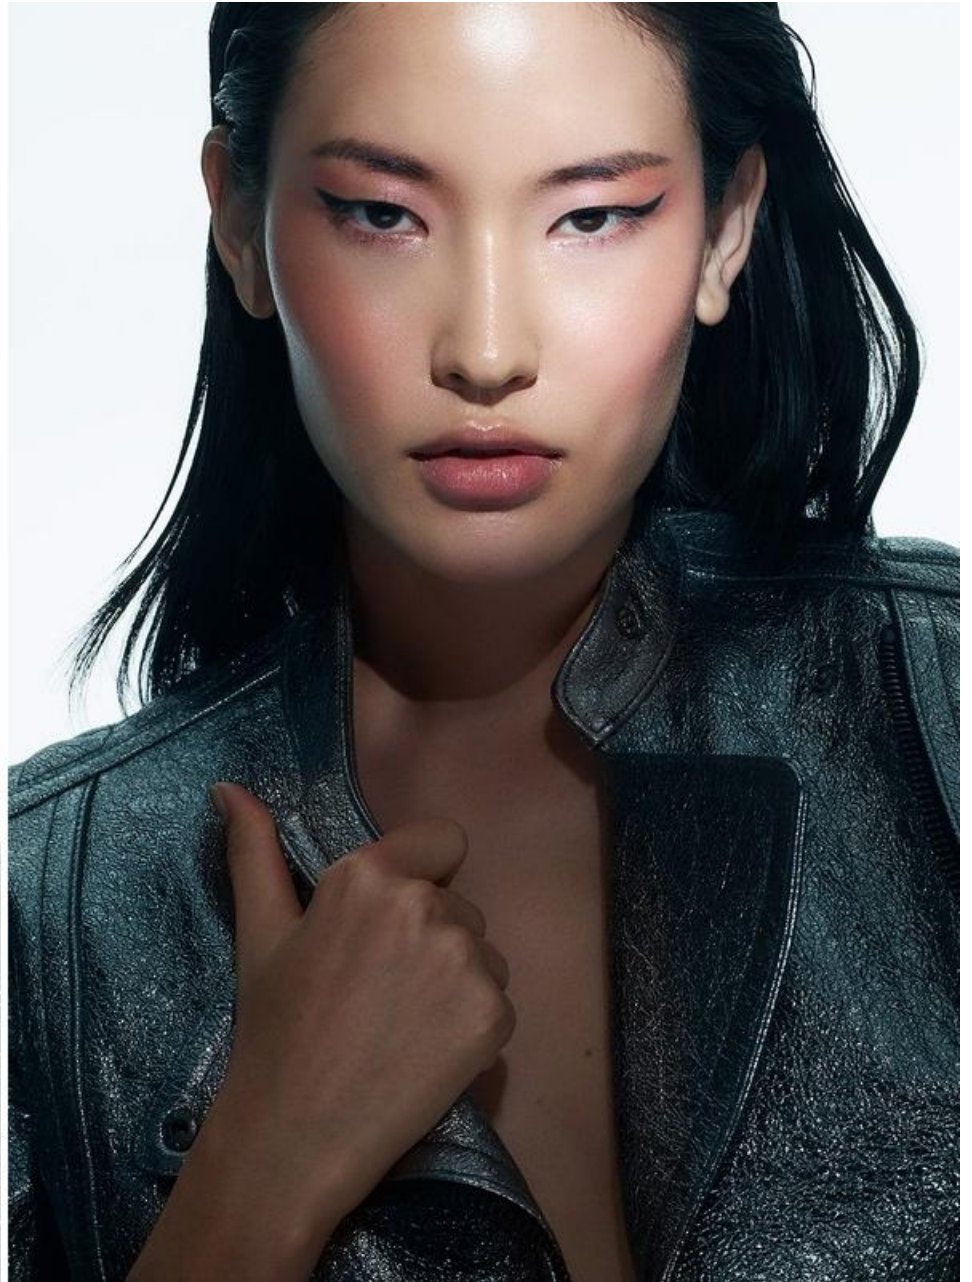

HYUN JOO

HEIGHT 5'9 1/2 HAIR *BLACK* EYES *BROWN* BUST 30 WAIST 24 HIPS 34 SHOE 9

HYUN JOO

HEIGHT 5'9 1/2 HAIR *BLACK* EYES *BROWN* BUST 30 WAIST 24 HIPS 34 SHOE 9

HYUN JOO

HEIGHT 5'9 1/2 HAIR *BLACK* EYES *BROWN* BUST 30 WAIST 24 HIPS 34 SHOE 9